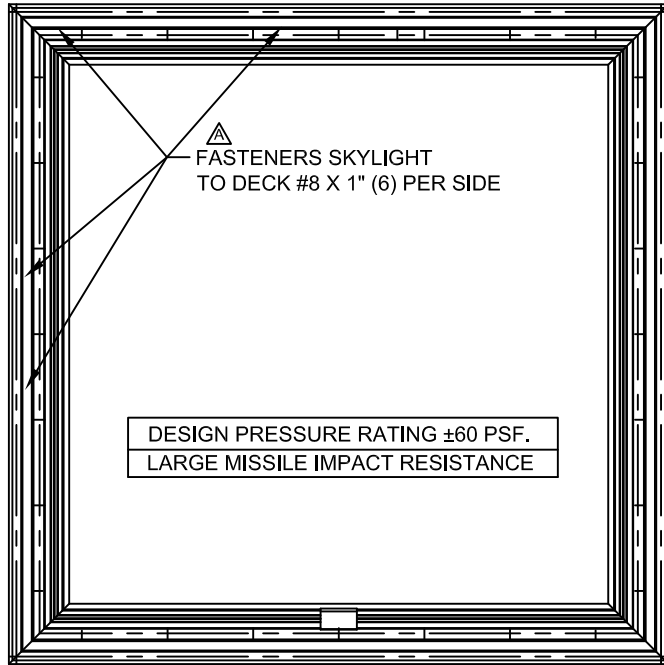

PART NAME: ISFG SKYLIGHT PLAN VIEW

SKYLIGHT TO DECK		REVISION:	PRODUCT NAME: ISFG		
BY: BSD	DATE:	BY:	DATE:		