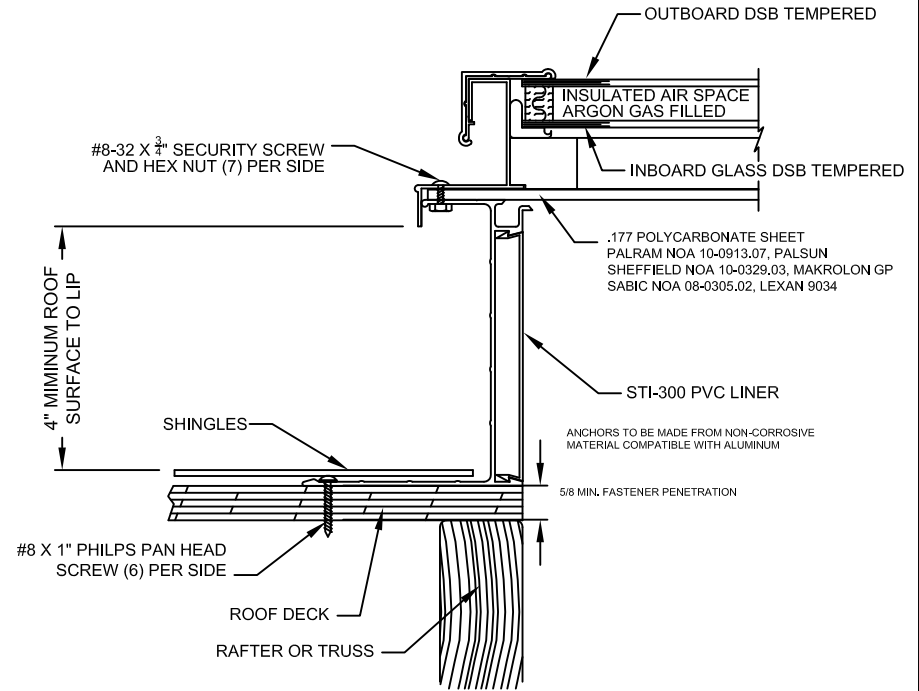

PART NAME: ISFG SKYLIGHT PLAN VIEW

SKYLIGHT TO DECK		REVISION:	PRODUCT NAME: ISFG		
BY: BSD	DATE:	BY:	DATE:		