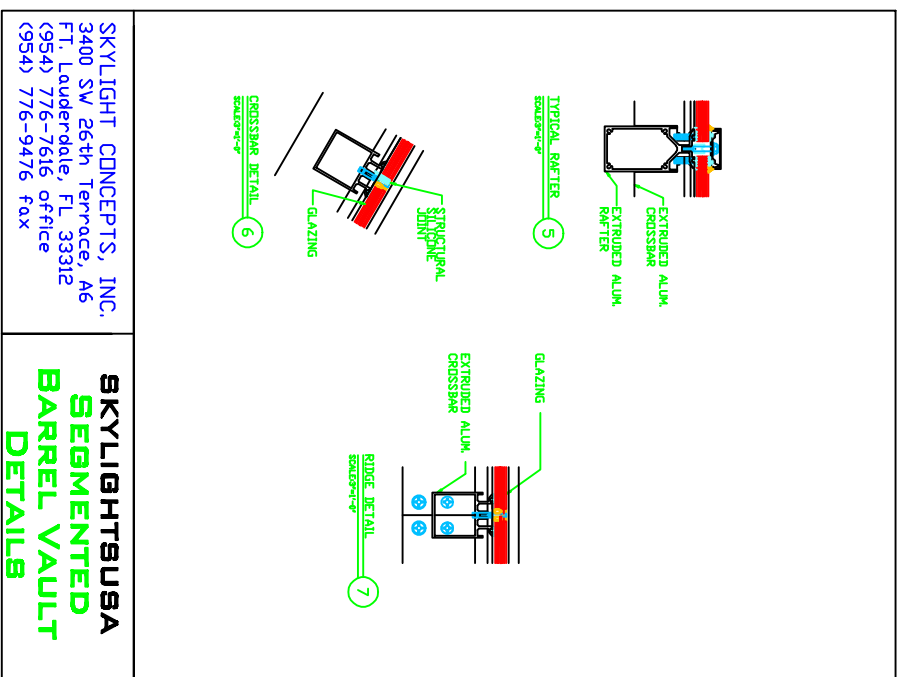

SKYLIGHT CONCEPTS, INC.  
 3400 SW 26th Terrace, A6  
 FT. Lauderdale, FL 33312  
 (954) 776-7616 office  
 (954) 776-9476 fax

**SKYLIGHTSUSA**  
**SEGMENTED BARREL VAULT**

SKYLIGHT CONCEPTS, INC.  
 3400 SW 26th Terrace, A6  
 FT. Lauderdale, FL 33312  
 (954) 776-7616 office  
 (954) 776-9476 fax

**SKYLIGHTSUSA**  
**SEGMENTED BARREL VAULT DETAILS**