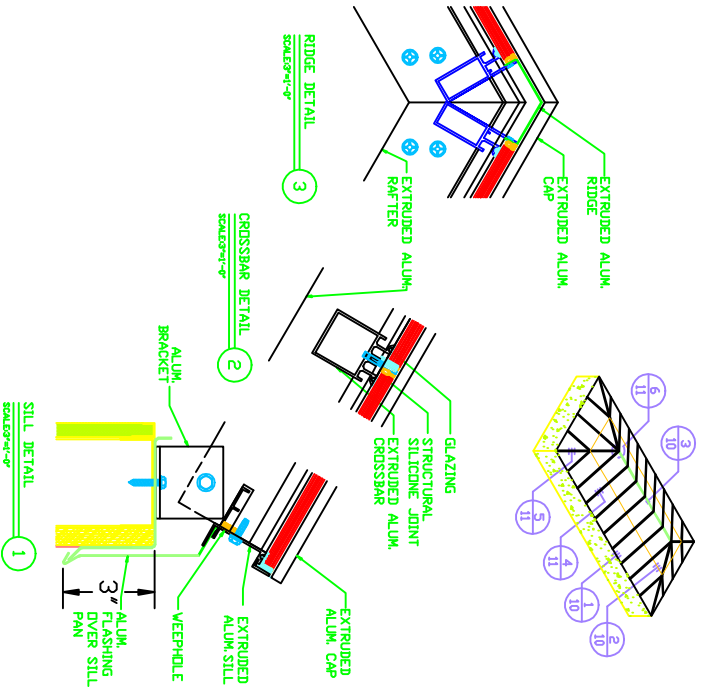

RIDGE W/HIP ENDS

SKYLIGHT CONCEPTS, INC.
3400 SW 26th Terrace, A6
Ft. Lauderdale, FL 33312
(954) 776-7616 office
(954) 776-9476 fax

SKYLIGHTSUSA
RIDGE W / HIP ENDS

SKYLIGHT CONCEPTS, INC.
3400 SW 26th Terrace, A6
Ft. Lauderdale, FL 33312
(954) 776-7616 office
(954) 776-9476 fax

SKYLIGHTSUSA
RIDGE W / HIP ENDS
DETAILS