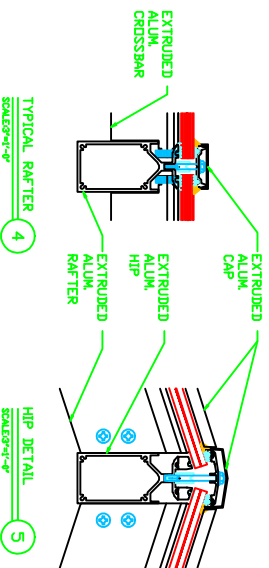

RIDGE W/HIP ENDS

SKYLIGHT CONCEPTS, INC.
3400 SW 26th Terrace, A6
Ft. Lauderdale, FL 33312
(954) 776-7616 office
(954) 776-9476 fax

SKYLIGHTSUSA
RIDGE W / HIP ENDS

SKYLIGHT CONCEPTS, INC.
3400 SW 26th Terrace, A6
Ft. Lauderdale, FL 33312
(954) 776-7616 office
(954) 776-9476 fax

SKYLIGHTSUSA
RIDGE W / HIP ENDS
DETAILS