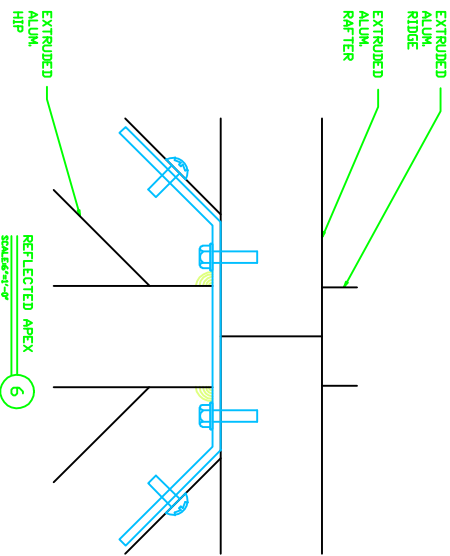

RIDGE W/HIP ENDS

SKYLIGHT CONCEPTS, INC.
3400 SW 26th Terrace, A6
Ft. Lauderdale, FL 33312
(954) 776-7616 office
(954) 776-9476 fax

SKYLIGHTSUSA
RIDGE W / HIP ENDS

SKYLIGHT CONCEPTS, INC.
3400 SW 26th Terrace, A6
Ft. Lauderdale, FL 33312
(954) 776-7616 office
(954) 776-9476 fax

SKYLIGHTSUSA
RIDGE W / HIP ENDS
DETAILS