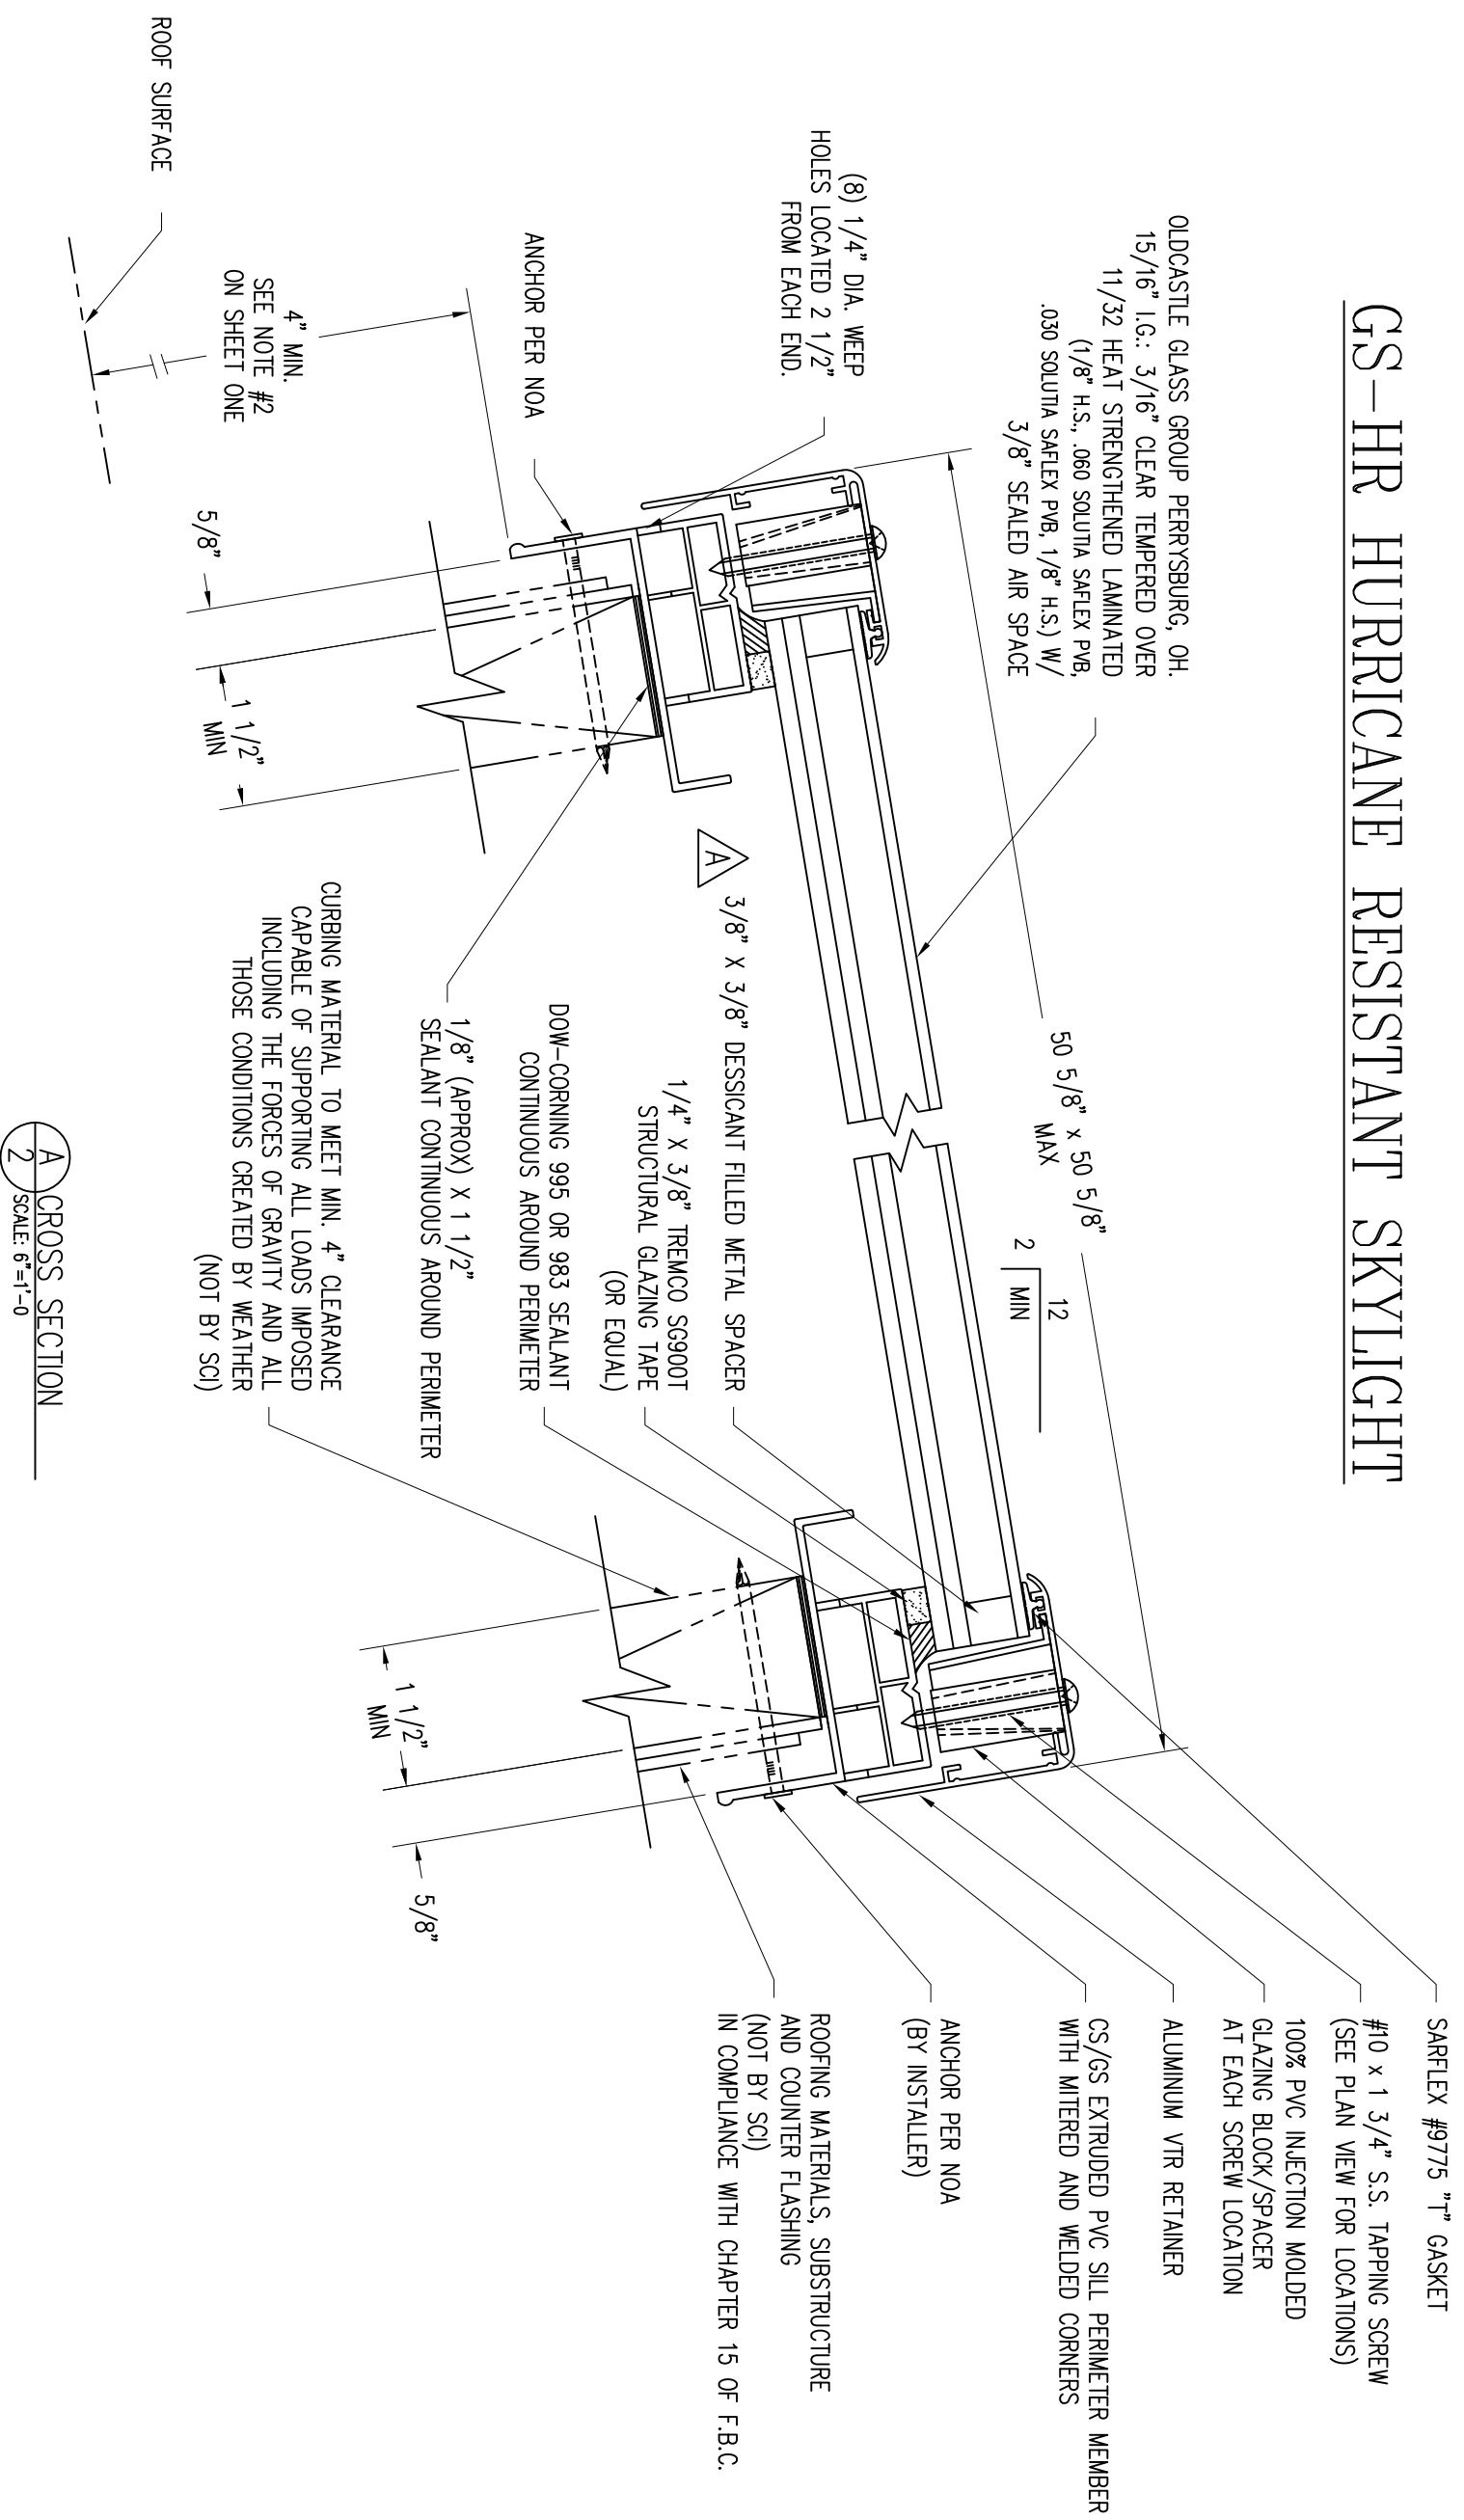

GS-HR HURRICANE RESISTANT SKYLIGHT

PROJECT:

SKYLIGHT CONCEPTS, INC.
 3400 SW 26TH TER A6
 FT. LAUDERDALE, FL 33312 (954) 776-7616