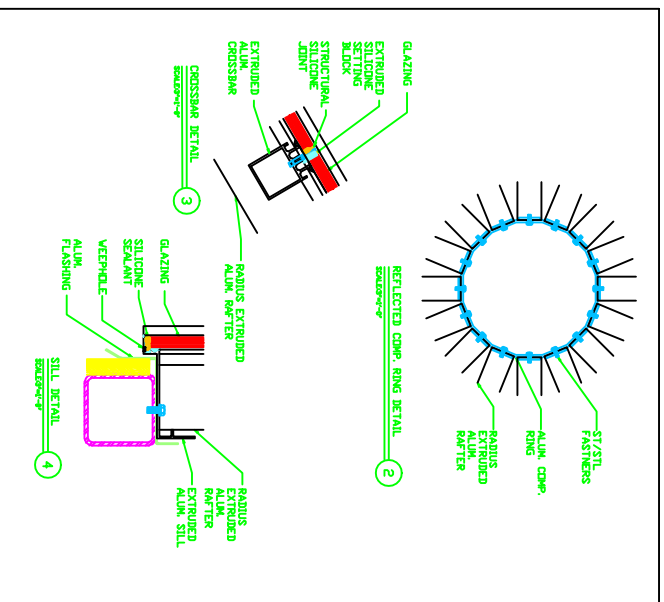

SKYLIGHT CONCEPTS, INC.  
 3400 SW 26th Terrace, A6  
 Ft. Lauderdale, FL 33312  
 (954) 776-7616 office  
 (954) 776-9476 fax

**SKYLIGHTUSA**  
**DOMED**  
**STRUCTURAL**

SKYLIGHT CONCEPTS, INC.  
 3400 SW 26th Terrace, A6  
 Ft. Lauderdale, FL 33312  
 (954) 776-7616 office  
 (954) 776-9476 fax

**SKYLIGHTUSA**  
**DOMED**  
**STRUCTURAL**  
**DETAILS**