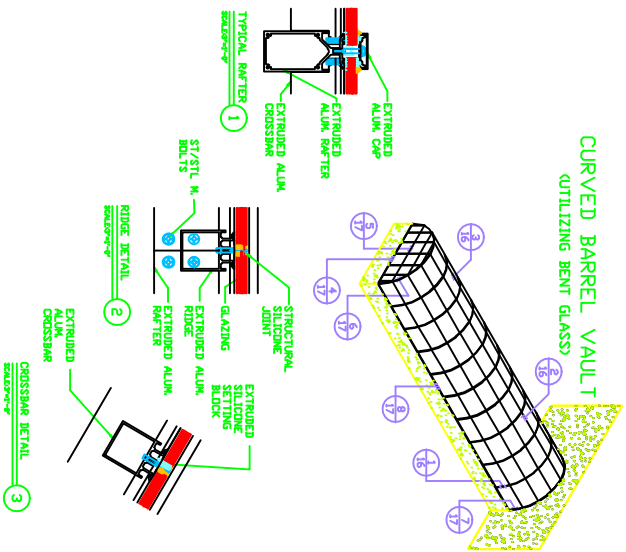

CURVED BARREL VAULT
UTILIZING BENT GLASS

SKYLIGHT CONCEPTS, INC.
3400 SW 26th Terrace, A6
FT. Lauderdale, FL 33312
(954) 776-7616 office
(954) 776-9476 fax

SKYLIGHTSUSA
RADIUS BARREL VAULT

SKYLIGHT CONCEPTS, INC.
3400 SW 26th Terrace, A6
FT. Lauderdale, FL 33312
(954) 776-7616 office
(954) 776-9476 fax

SKYLIGHTSUSA
RADIUS BARREL VAULT DETAILS