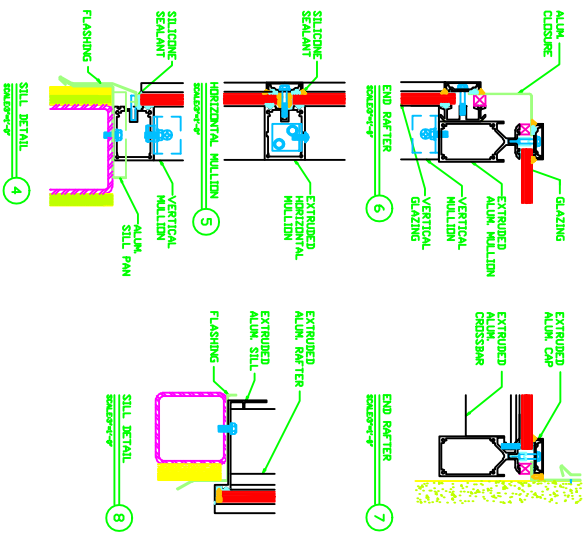

CURVED BARREL VAULT
UTILIZING BENT GLASS

SKYLIGHT CONCEPTS, INC.
3400 SW 26th Terrace, A6
FT. Lauderdale, FL 33312
(954) 776-7616 office
(954) 776-9476 fax

SKYLIGHTSUSA
RADIUS BARREL VAULT

SKYLIGHT CONCEPTS, INC.
3400 SW 26th Terrace, A6
FT. Lauderdale, FL 33312
(954) 776-7616 office
(954) 776-9476 fax

SKYLIGHTSUSA
RADIUS BARREL VAULT DETAILS